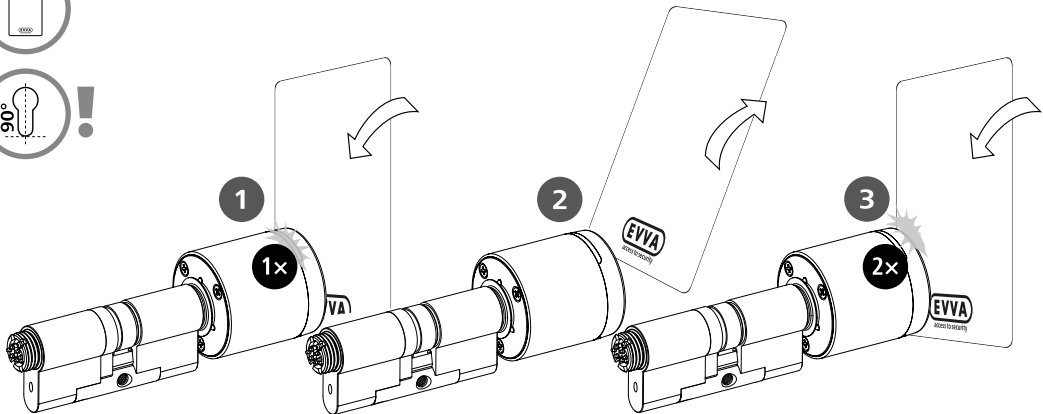

6

1

AirKey

Xesar

CHECK

7

max. 5 sec.